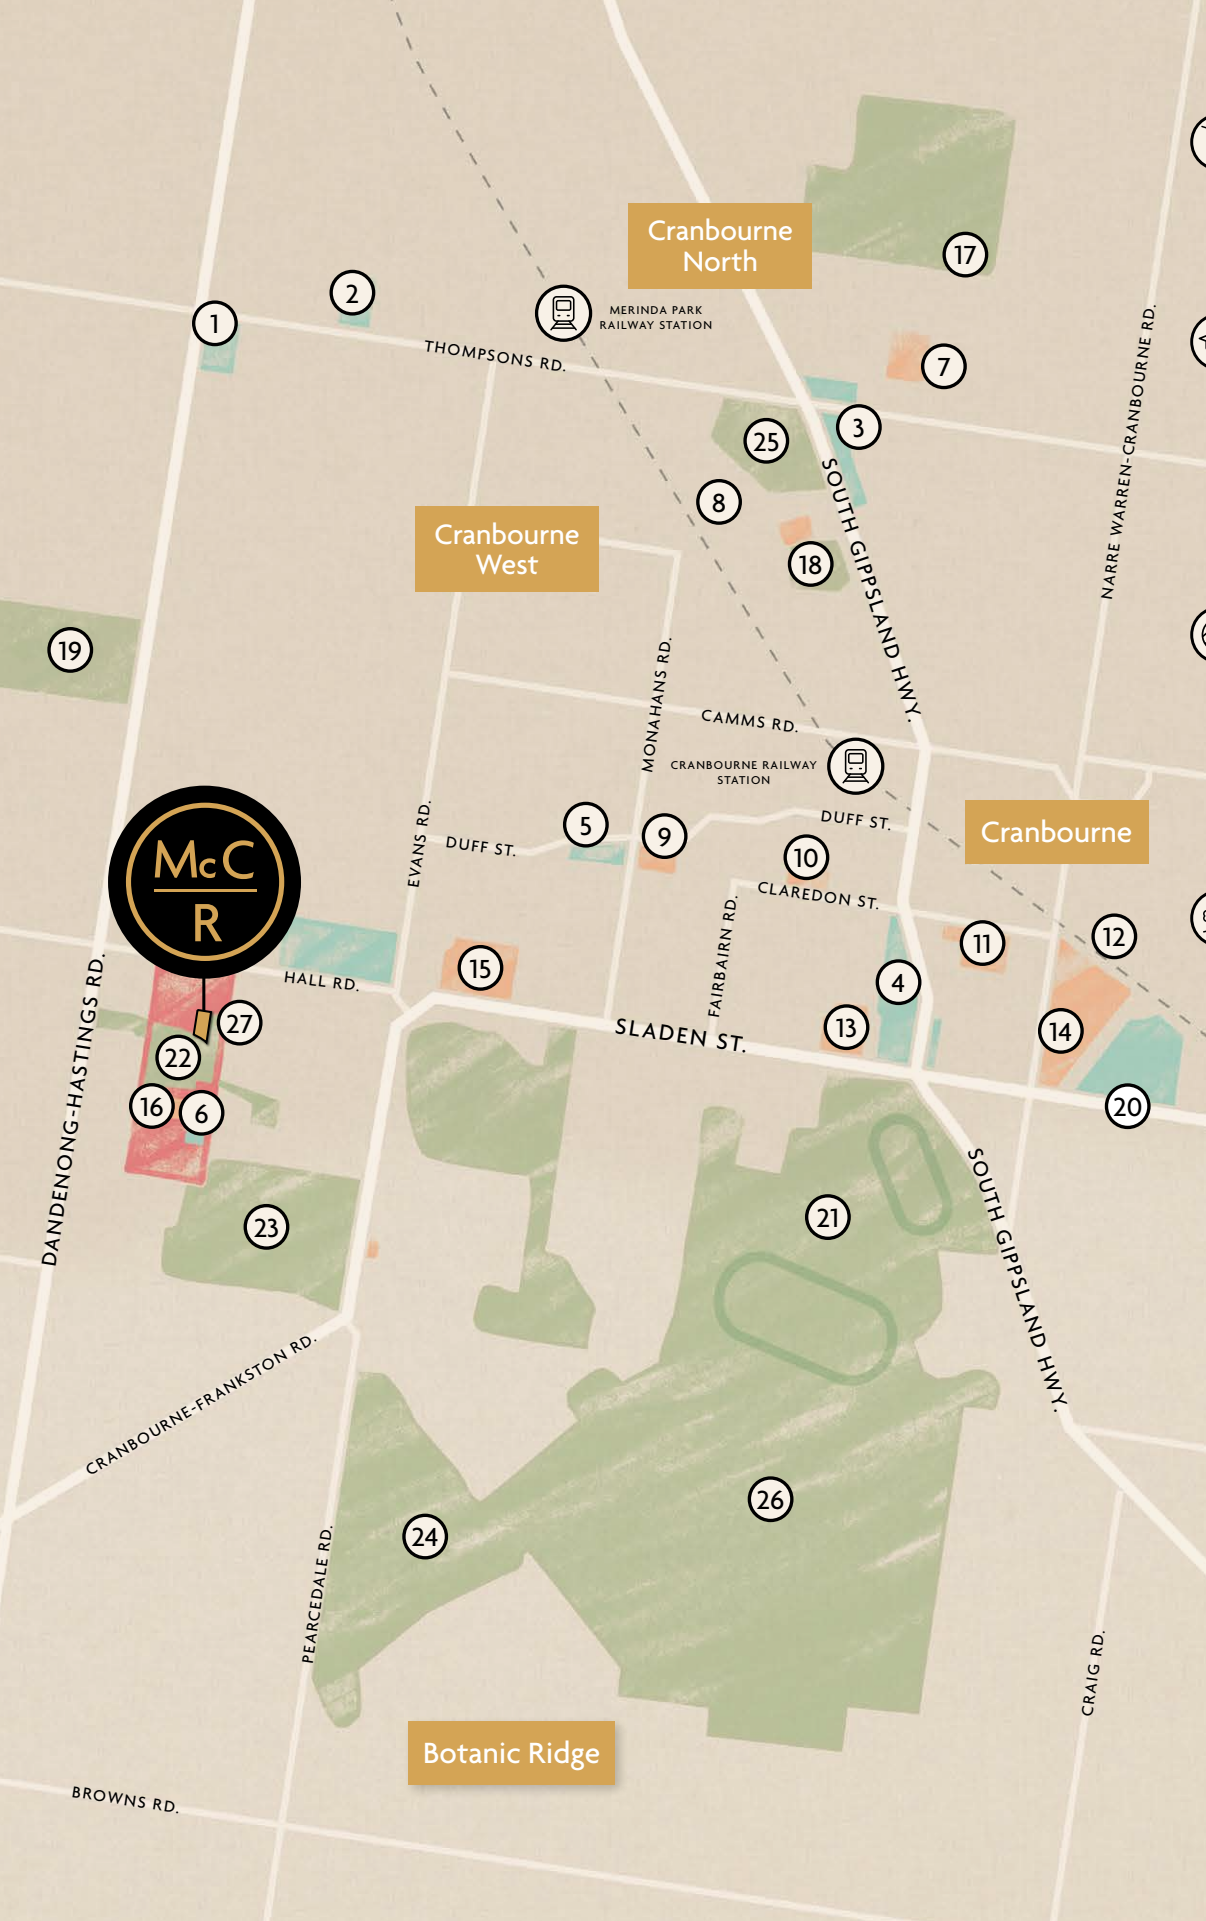

CLARINDA VILLAGE

FUTURE SWIM SCHOOL

FUTURE CHILD CARE FACILITY

RETAIL

1. BP & Retail Centre
2. Marriott Waters Shopping Centre
3. Cranbourne Homemakers Centre
4. Cranbourne Town Centre
5. Coles Supermarket
6. Clarinda Village

SPORT & RECREATION

17. Cranbourne Golf Club
18. Donnelly Recreational Reserve
19. State Dog Centre & Canine Sporting Complex
20. Casey Complex & Casey Fields
21. Cranbourne Racecourse & Recreation Reserve
22. Barton Recreation Reserve
23. Ranfurly Golf Club
24. Settlers Run Golf Course

PARKS & GARDENS

25. Lawson Poole Reserve
26. Royal Cranbourne Botanical Gardens
27. Trueman Reserve

Melbourne CBD
45 mins

Chadstone Shopping Centre
35 mins

Red Hill
32 mins

Beach
27 mins

Monash Freeway
13 mins

Eastlink
10 mins